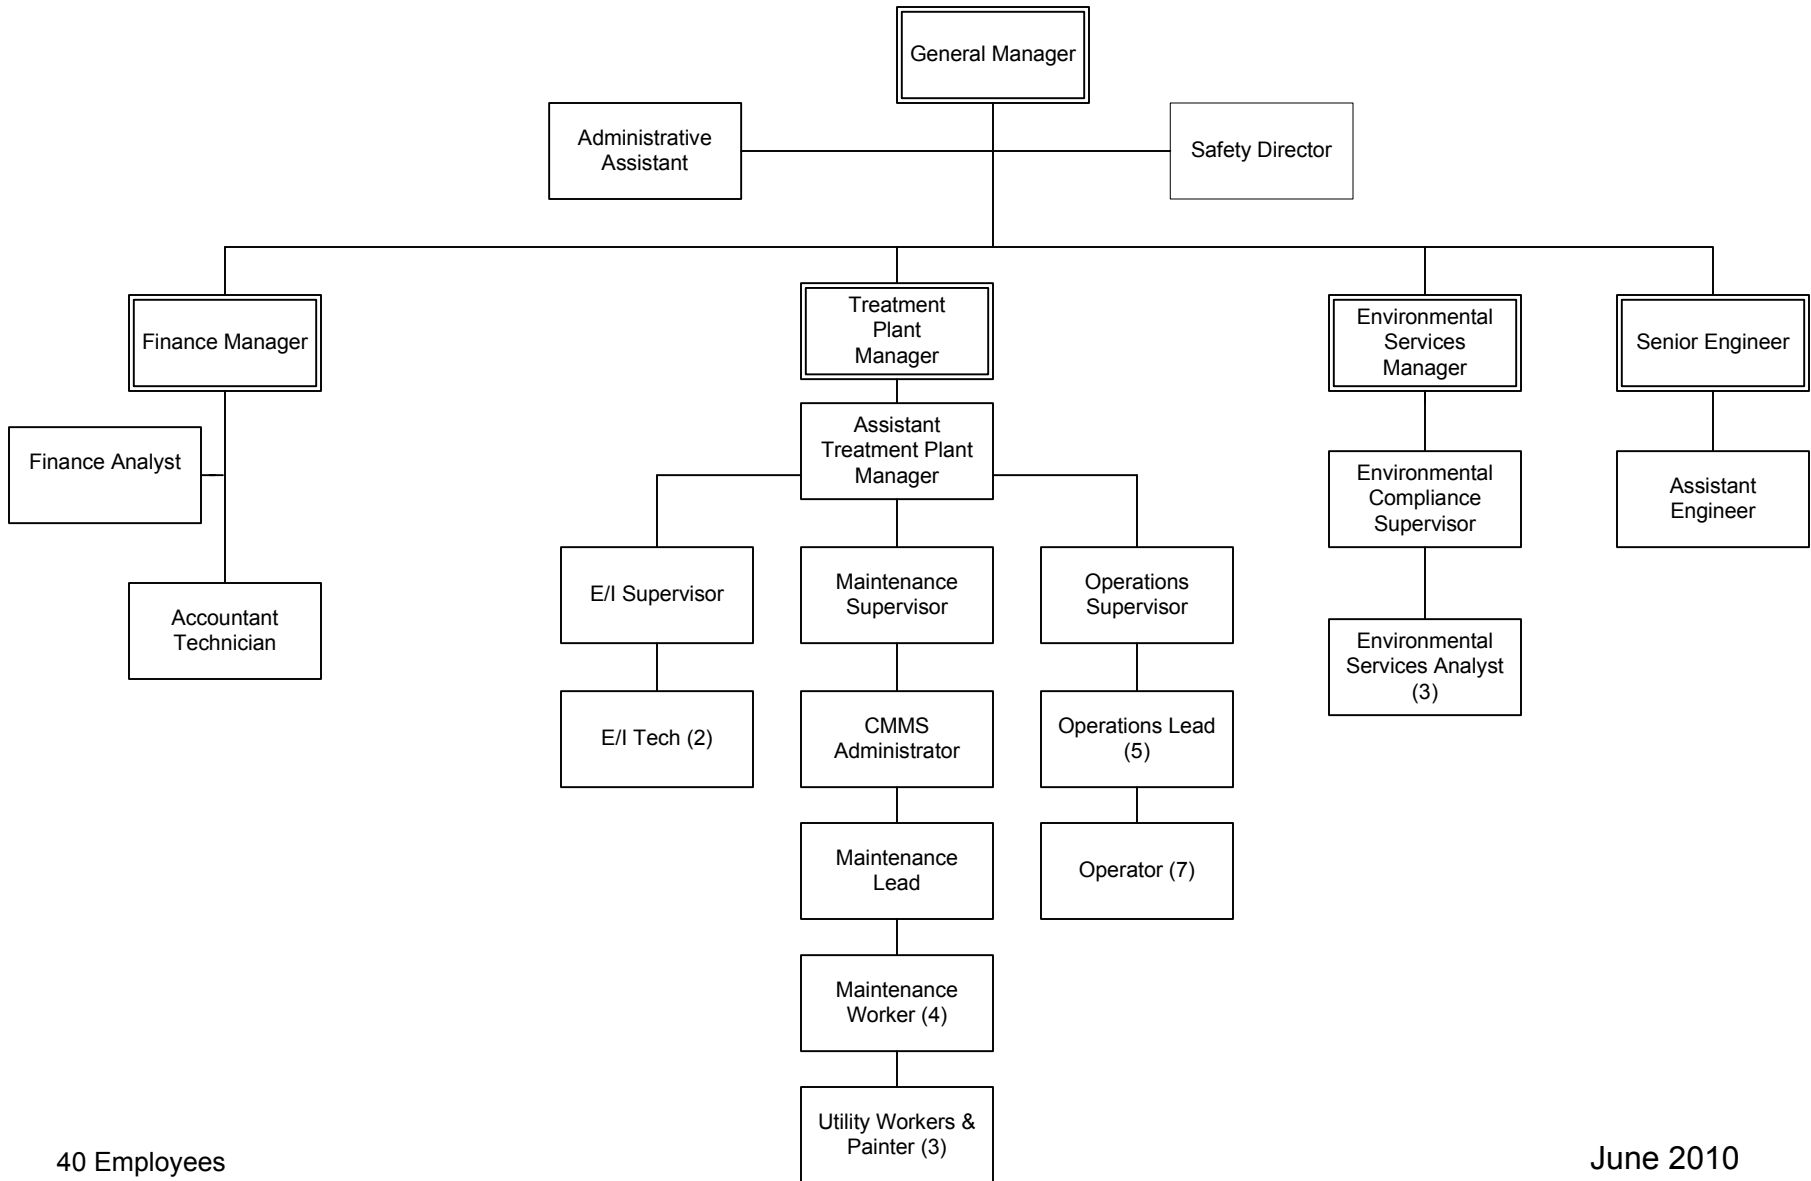

# Central Marin Sanitation Agency Organizational Chart

40 Employees

June 2010